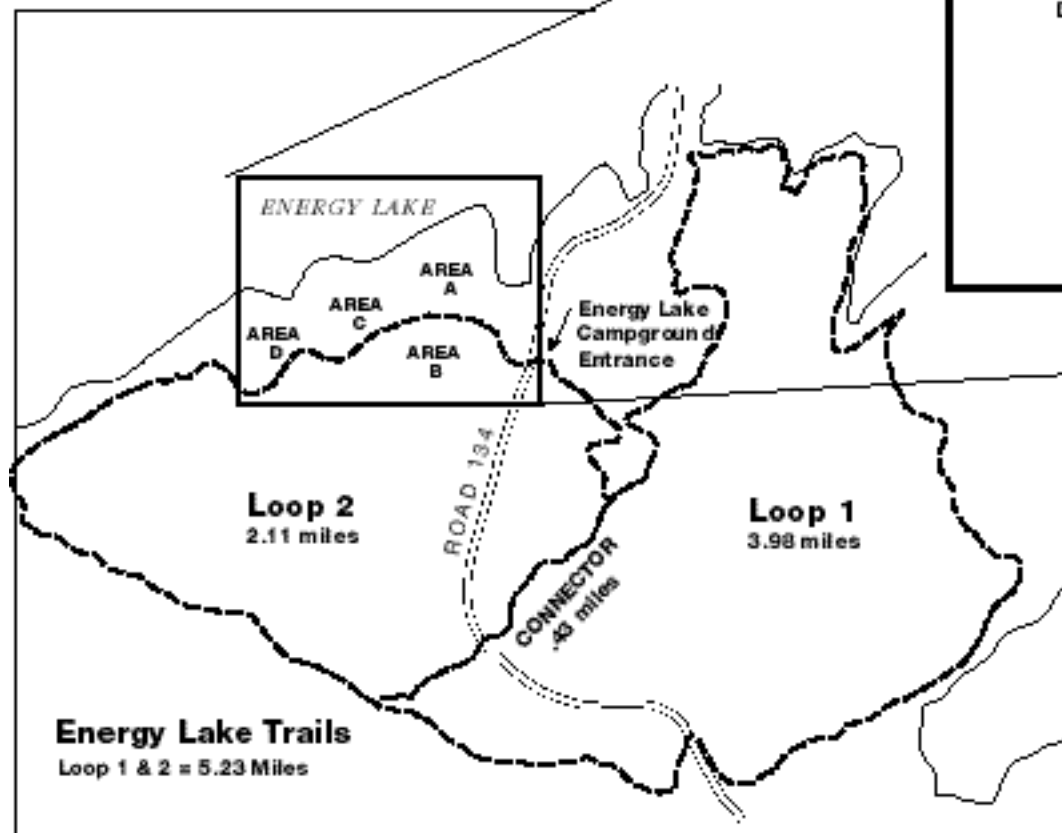

Energy Lake Campground

at

Land Between The Lakes[®]
National Recreation Area

DRIVE SLOWLY

Speed Limit: 15 mph

KEY

Activity Field	Fire Circle	Swimming Area	One-Way Roads
Archery Range	Parking Area	Telephone	Two-Way Roads
Activities Building	Paved Play Court	Water Hydrant	Hiking Trail
Canoe Rentals	Playground	Vending Machine	
Campfire Theater	Shelter House		
Control Gate House	Shower Building		