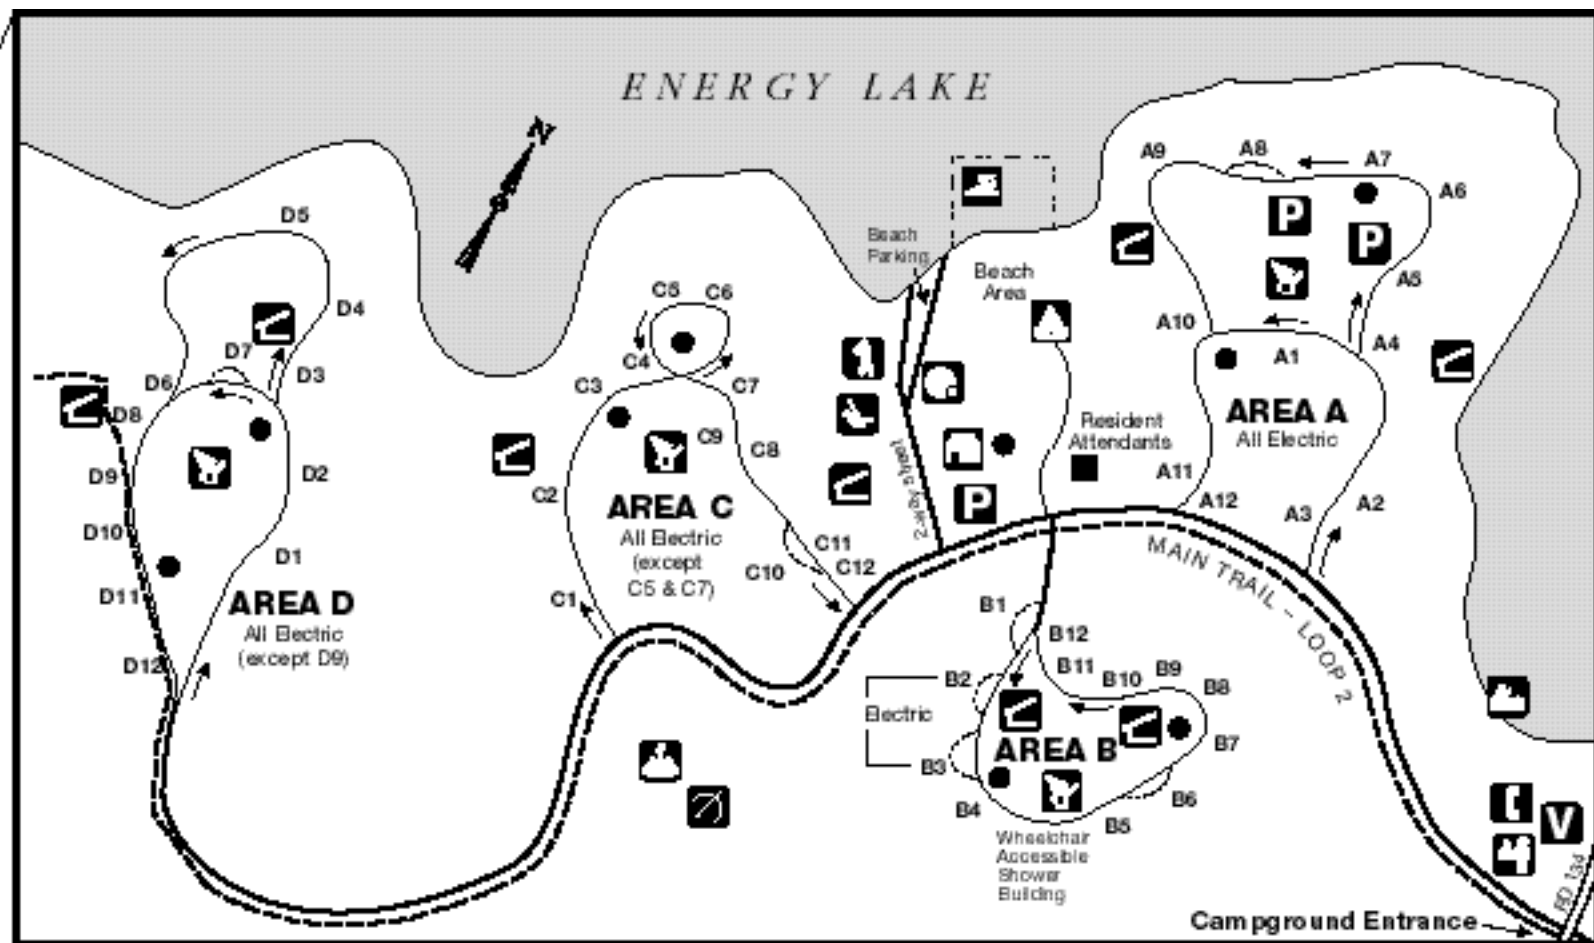

Energy Lake Campground

at

Land Between The Lakes[®]
National Recreation Area

DRIVE SLOWLY

Speed Limit: 15 mph

KEY

Activity Field	Fire Circle	Swimming Area	One-Way Roads
Archery Range	Parking Area	Telephone	Two-Way Roads
Activities Building	Paved Play Court	Water Hydrant	Hiking Trail
Canoe Rentals	Playground	Vending Machine	
Campfire Theater	Shelter House		
Control Gate House	Shower Building		